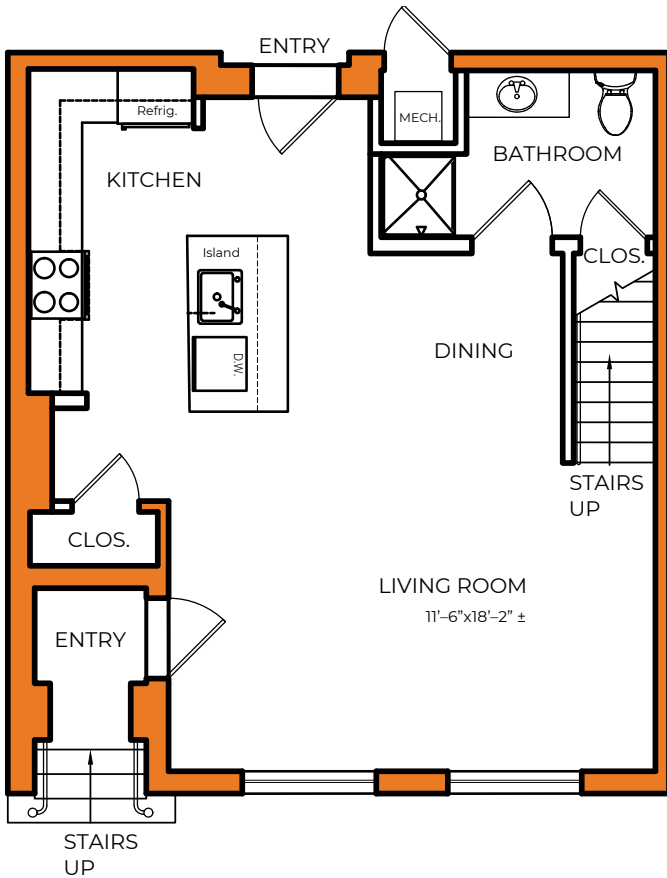

1st Floor

2nd Floor

2 Bed, 3 Bath 1,431 sf

1st Floor – 630 sf
2nd Floor – 801 sf

Contact

Clover Realty Group

sales@cloverrg.com
973.447.1129

All Imagery is for example purposes only. Floorplans are artist's rendering. All dimensions are approximate. Actual product and specifications may vary in dimension or detail. Not all features are available in every unit. Prices and availability are subject to change. Amenities subject to change. Please contact a representative for details.