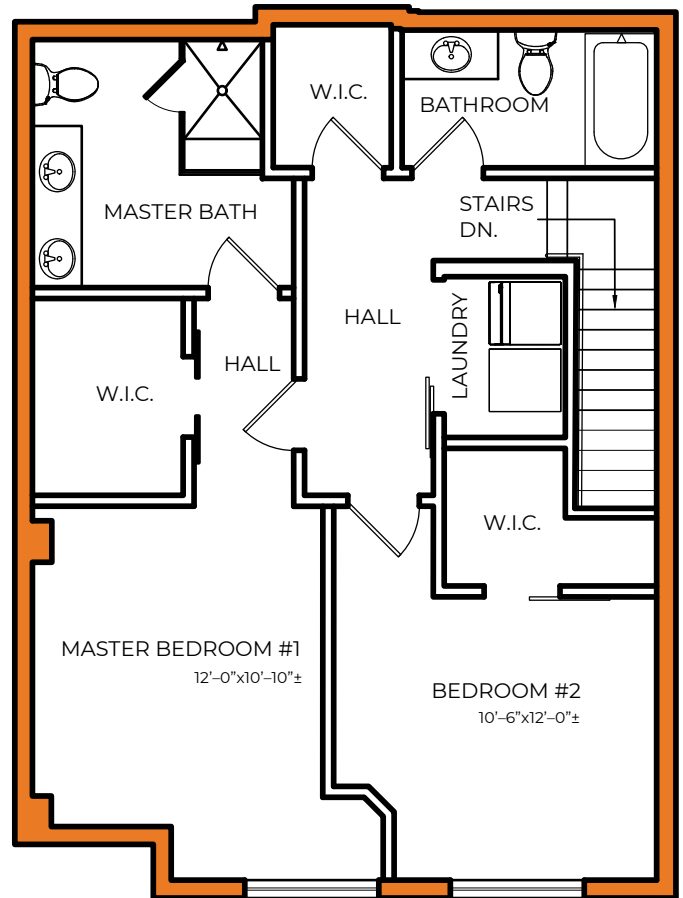

1st Floor

2nd Floor

2 Bed, 3 Bath 1,431 sf

1st Floor – 630 sf
2nd Floor – 801 sf

Contact

Clover Realty Group

sales@cloverrg.com
973.447.1129

All Imagery is for example purposes only. Floorplans are artist's rendering. All dimensions are approximate. Actual product and specifications may vary in dimension or detail. Not all features are available in every unit. Prices and availability are subject to change. Amenities subject to change. Please contact a representative for details.