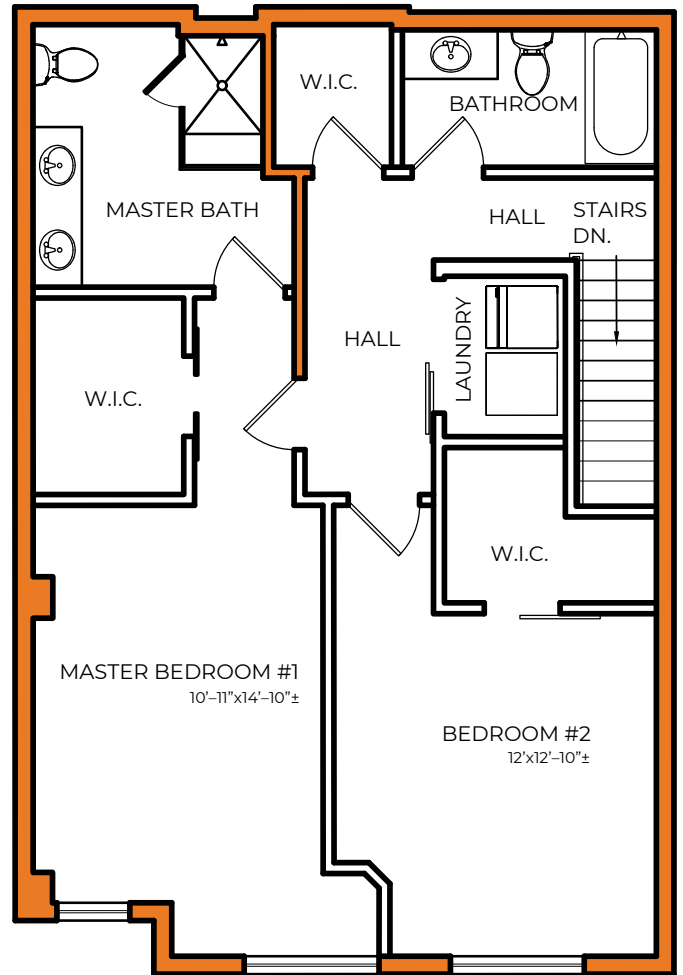

1st Floor

2nd Floor

2 Bed, 3 Bath 1,564 sf

1st Floor – 697 sf
2nd Floor – 867 sf

Contact

Clover Realty Group

sales@cloverrg.com
973.447.1129

All Imagery is for example purposes only. Floorplans are artist's rendering. All dimensions are approximate. Actual product and specifications may vary in dimension or detail. Not all features are available in every unit. Prices and availability are subject to change. Amenities subject to change. Please contact a representative for details.