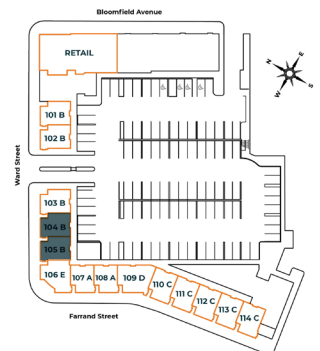

1st Floor

2nd Floor

2 Bed, 3 Bath 1,564 sf

1st Floor – 697 sf
2nd Floor – 867 sf

Contact

Clover Realty Group

sales@cloverrg.com
973.447.1129

All Imagery is for example purposes only. Floorplans are artist's rendering. All dimensions are approximate. Actual product and specifications may vary in dimension or detail. Not all features are available in every unit. Prices and availability are subject to change. Amenities subject to change. Please contact a representative for details.