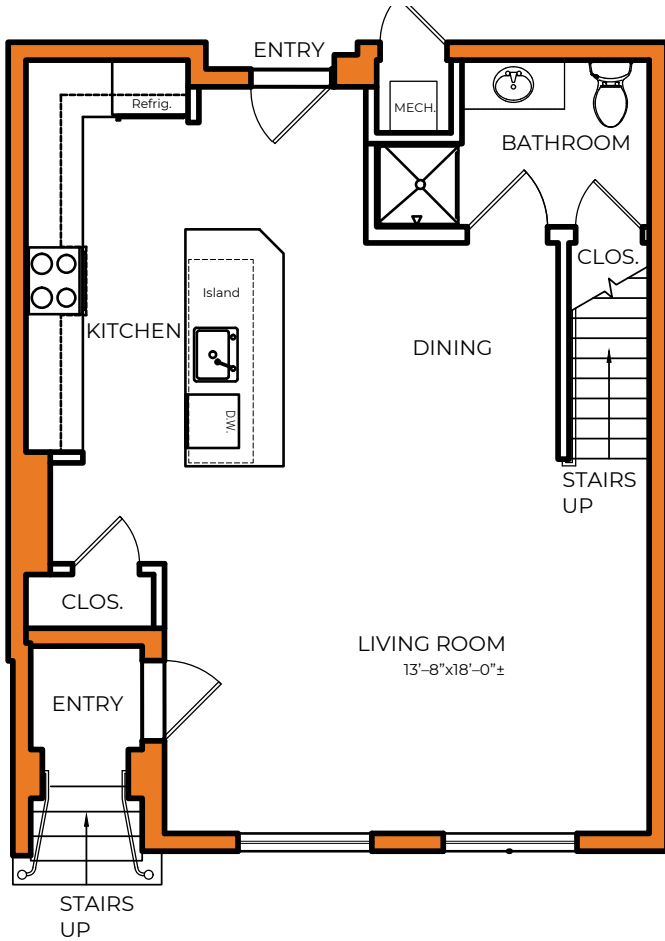

1st Floor

2nd Floor

2 Bed, 3 Bath 1,564 sf

1st Floor – 697 sf
2nd Floor – 867 sf

Contact

Clover Realty Group

sales@cloverrg.com
973.447.1129

All Imagery is for example purposes only. Floorplans are artist's rendering. All dimensions are approximate. Actual product and specifications may vary in dimension or detail. Not all features are available in every unit. Prices and availability are subject to change. Amenities subject to change. Please contact a representative for details.