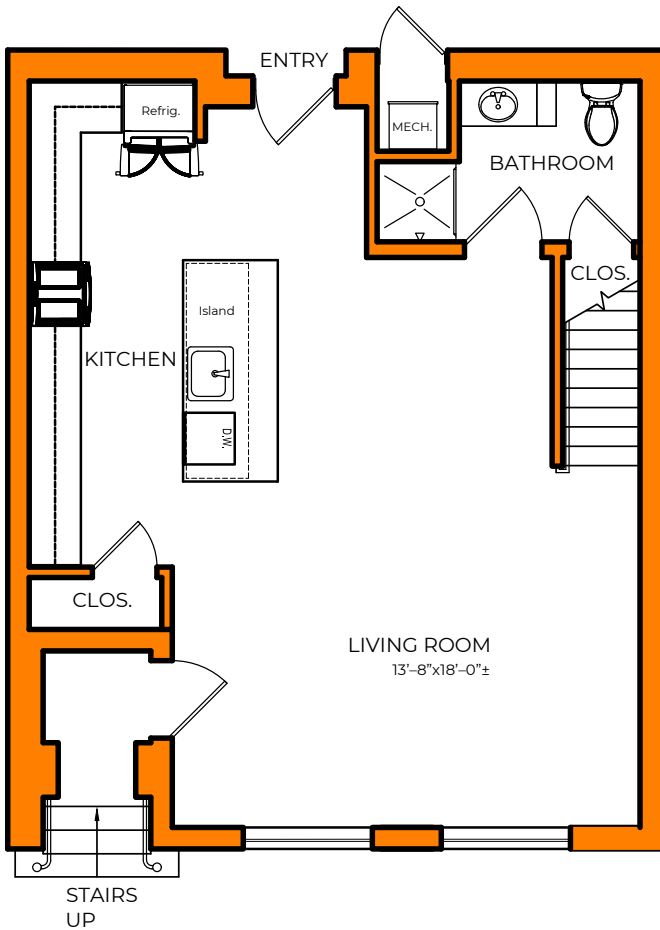

1st Floor

2nd Floor

2 Bed, 3 Bath 1,564 sf

1st Floor – 697 sf
2nd Floor – 867 sf

Contact

Clover Realty Group

sales@cloverrg.com
973.447.1129

All Imagery is for example purposes only. Floorplans are artist's rendering. All dimensions are approximate. Actual product and specifications may vary in dimension or detail. Not all features are available in every unit. Prices and availability are subject to change. Amenities subject to change. Please contact a representative for details.