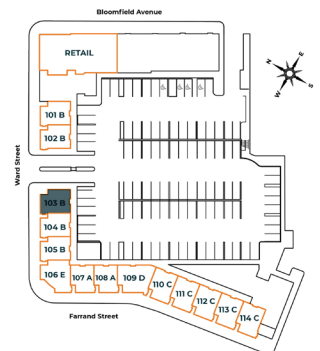

1st Floor

2nd Floor

2 Bed, 3 Bath 1,564 sf

1st Floor – 697 sf
2nd Floor – 867 sf

Contact

Clover Realty Group

sales@cloverrg.com
973.447.1129

All Imagery is for example purposes only. Floorplans are artist's rendering. All dimensions are approximate. Actual product and specifications may vary in dimension or detail. Not all features are available in every unit. Prices and availability are subject to change. Amenities subject to change. Please contact a representative for details.