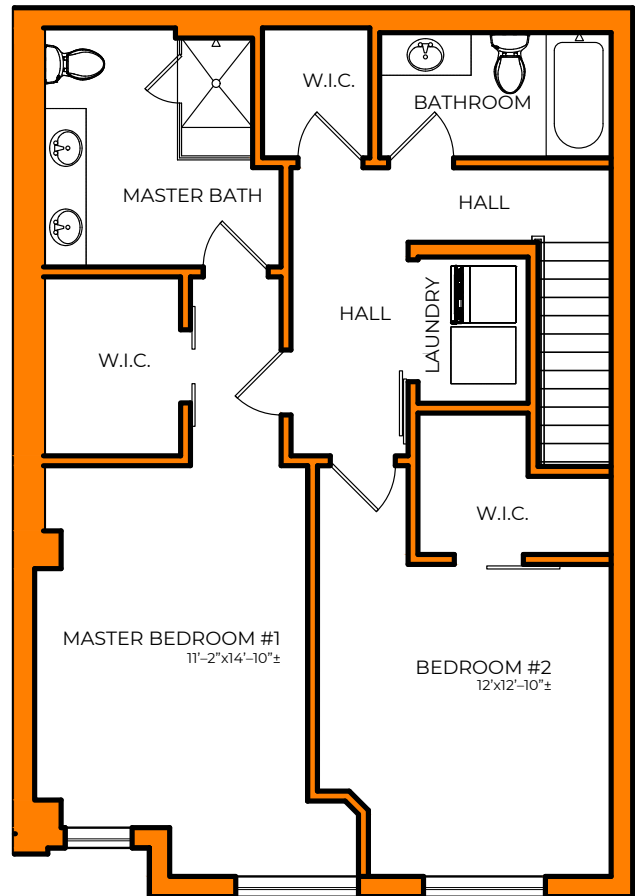

1st Floor

2nd Floor

2 Bed, 3 Bath 1,564 sf

1st Floor – 697 sf
2nd Floor – 867 sf

Contact

Clover Realty Group

sales@cloverrg.com
973.447.1129

All Imagery is for example purposes only. Floorplans are artist's rendering. All dimensions are approximate. Actual product and specifications may vary in dimension or detail. Not all features are available in every unit. Prices and availability are subject to change. Amenities subject to change. Please contact a representative for details.