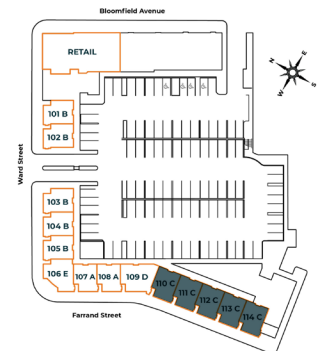

1st Floor

2nd Floor

2 Bed, 3 Bath 1,595 sf

1st Floor – 713 sf
2nd Floor – 882 sf

Contact

Clover Realty Group

sales@cloverrg.com
973.447.1129

All Imagery is for example purposes only. Floorplans are artist's rendering. All dimensions are approximate. Actual product and specifications may vary in dimension or detail. Not all features are available in every unit. Prices and availability are subject to change. Amenities subject to change. Please contact a representative for details.