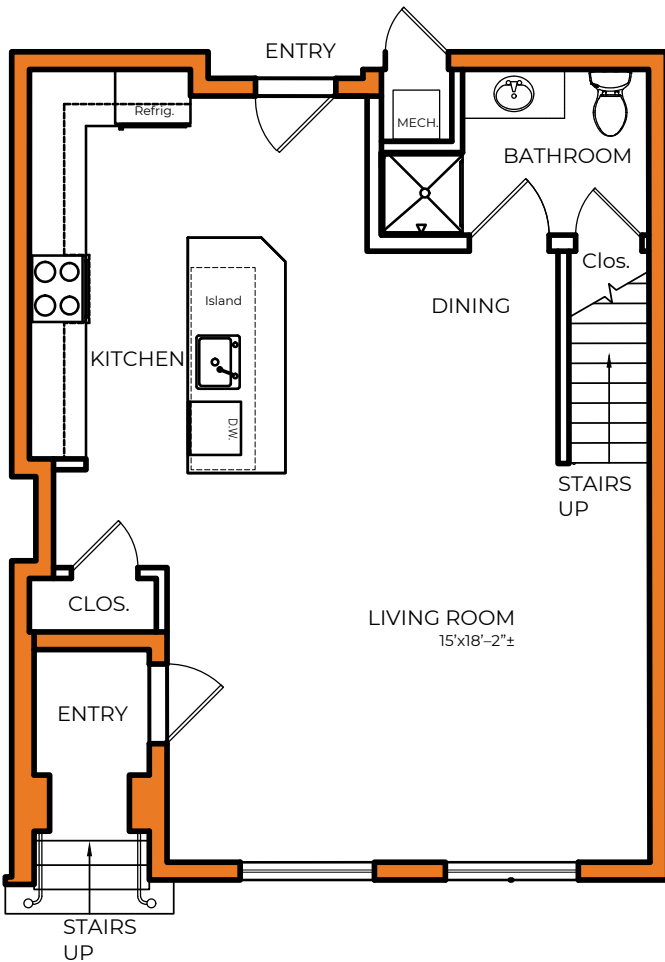

1st Floor

2nd Floor

2 Bed, 3 Bath 1,595 sf

1st Floor – 713 sf
2nd Floor – 882 sf

Contact

Clover Realty Group

sales@cloverrg.com
973.447.1129

All Imagery is for example purposes only. Floorplans are artist's rendering. All dimensions are approximate. Actual product and specifications may vary in dimension or detail. Not all features are available in every unit. Prices and availability are subject to change. Amenities subject to change. Please contact a representative for details.