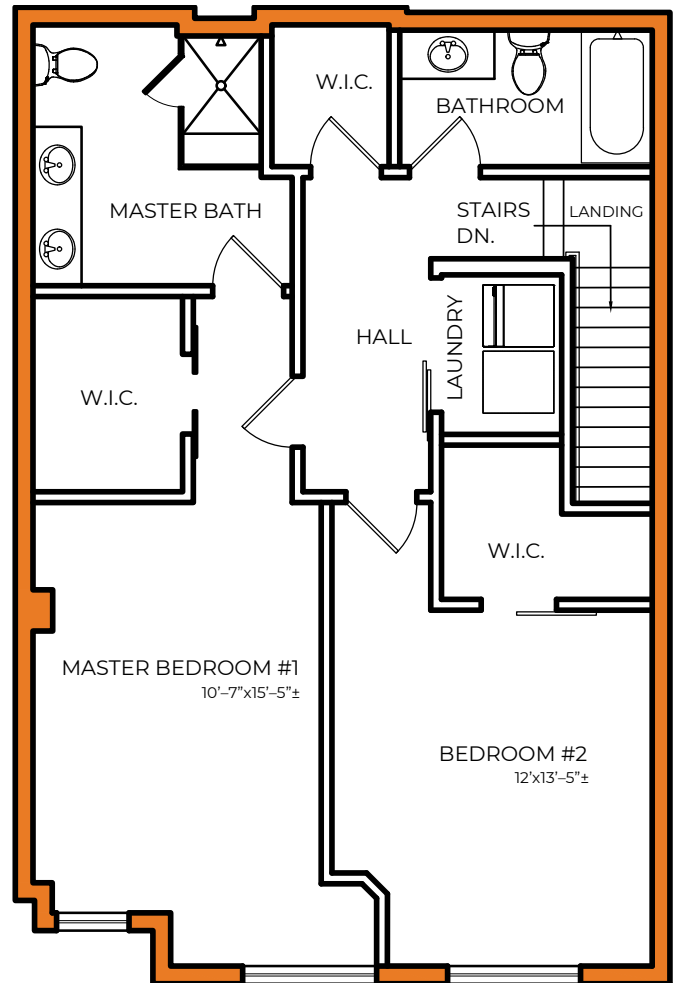

1st Floor

2nd Floor

2 Bed, 3 Bath 1,595 sf

1st Floor – 713 sf
2nd Floor – 882 sf

Contact

Clover Realty Group

sales@cloverrg.com
973.447.1129

All Imagery is for example purposes only. Floorplans are artist's rendering. All dimensions are approximate. Actual product and specifications may vary in dimension or detail. Not all features are available in every unit. Prices and availability are subject to change. Amenities subject to change. Please contact a representative for details.