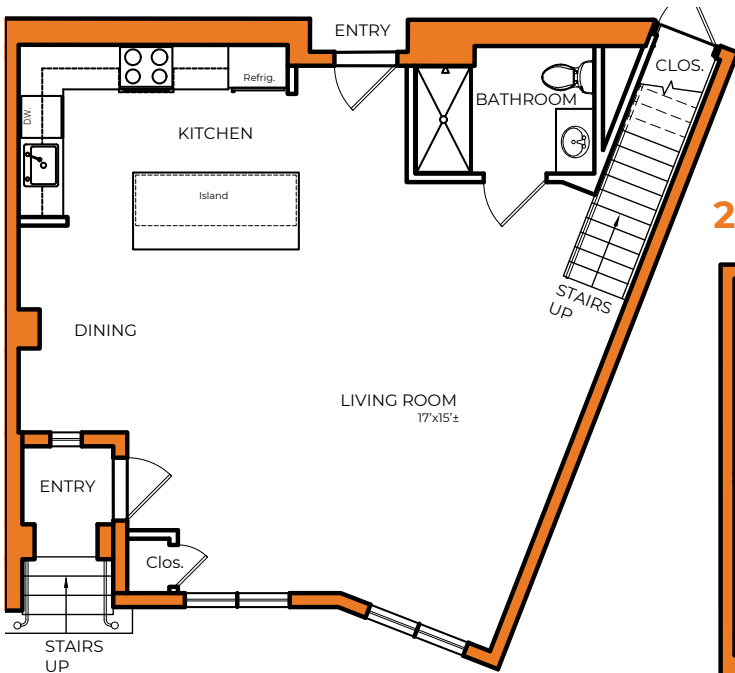

1st Floor

2nd Floor

2 Bed, 3 Bath 1,817 sf

1st Floor – 789 sf
2nd Floor – 1,028 sf

Contact

Clover Realty Group

sales@cloverrg.com

973.447.1129

All Imagery is for example purposes only. Floorplans are artist's rendering. All dimensions are approximate. Actual product and specifications may vary in dimension or detail. Not all features are available in every unit. Prices and availability are subject to change. Amenities subject to change. Please contact a representative for details.